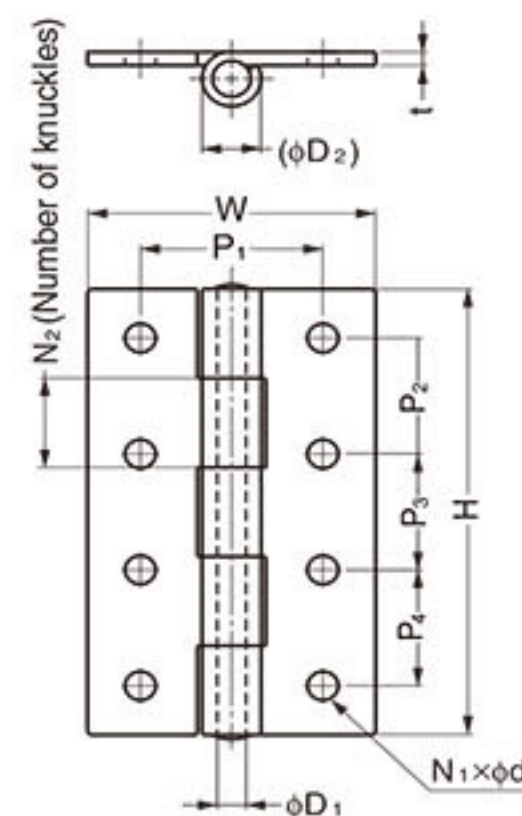

BUTT HINGE

L=R

STAINLESS
304
STEEL

LSB

Features

No-hole type is also available at surcharge.

Item Code	Item Name	Material	Finish	H	W	P ₁	P ₂	P ₃	P ₄	t	d	D ₁	D ₂	N ₁	N ₂	Door Weight	Weight	Box	Carton
170-090-724	LSB- 40	Stainless Steel (SUS304)	Mirror	40	35	22	26	-	-	1.5	3.2	3	6.3	4	3	Max. 6 kg/2 pcs	25 g	100 pcs	400 pcs
170-090-725	LSB- 50	Stainless Steel (SUS304)	Mirror	50	35	22	34	-	-	1.5	4.3	3	6.3	4	3	Max. 8 kg/2 pcs	30 g	100 pcs	400 pcs
170-090-716	LSB- 65	Stainless Steel (SUS304)	Mirror	65	50	30	23	23	-	2	4.3	4.5	8.8	6	5	Max. 13 kg/2 pcs	71 g	50 pcs	200 pcs
170-090-717	LSB- 75	Stainless Steel (SUS304)	Mirror	75	50	30	27	27	-	2	5.3	4.5	8.8	6	5	Max. 15 kg/2 pcs	82 g	40 pcs	160 pcs
170-090-728	LSB- 90	Stainless Steel (SUS304)	Mirror	90	60	38	35	35	-	3	6.4	6	12.3	6	5	Max. 25 kg/2 pcs	180 g	10 pcs	80 pcs
170-090-729	LSB-100	Stainless Steel (SUS304)	Mirror	100	60	38	26	26	26	3	6.4	6	12.3	8	5	Max. 30 kg/2 pcs	202 g	10 pcs	60 pcs